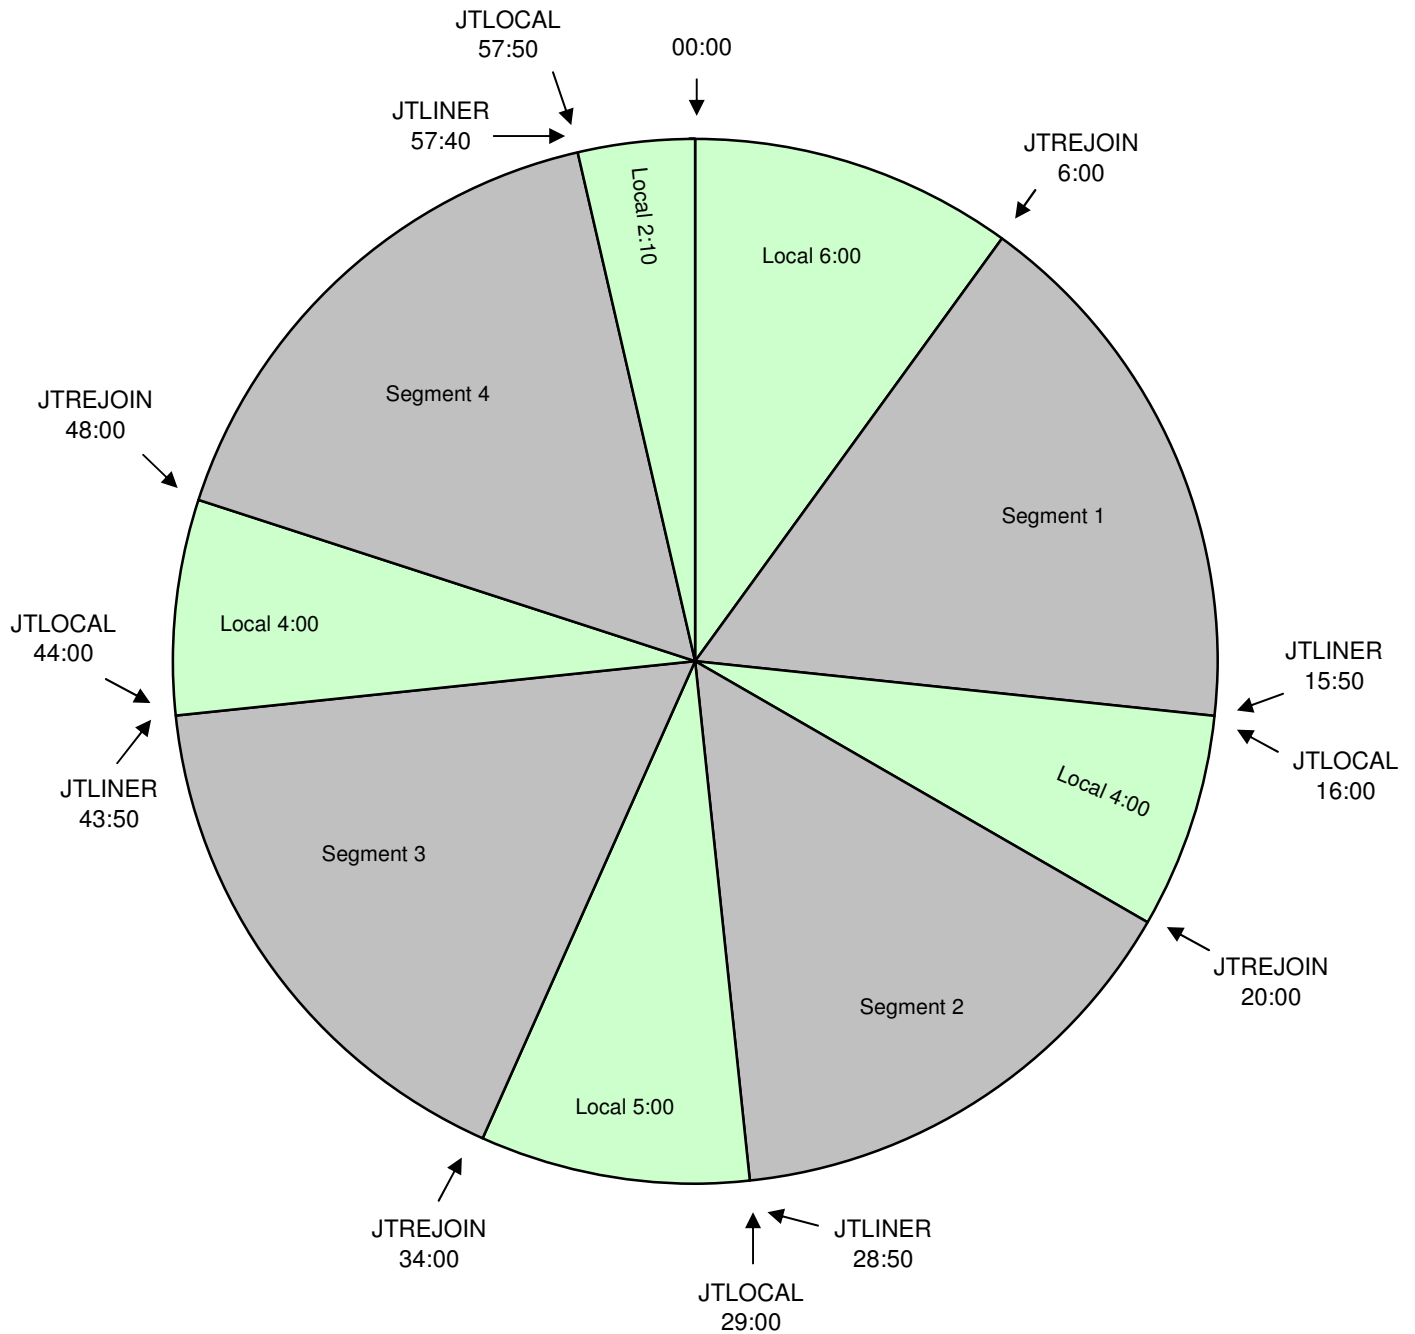

# The Janine Turner Show

Janine Turner Program Clock  
 Effective March 18, 2013  
 Premiere XDS PRO4-P Satellite  
 Monday-Friday  
 6 PM - 8 PM Eastern / 3 PM - 5 PM Pacific

For technical assistance call:  
 Premiere Network Operations Center: (800) 276-4431  
<http://engineering.premiereradio.com/>

JTLOCAL fires local breaks.  
 Fixed breaks at 28:50 and 57:40. All others float.  
 :10-second rejoin bumpers at :20 & :48.  
 :20-second rejoin bumper at :34.